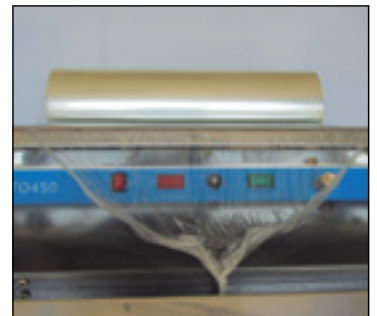

DISPENSERS

DARNEL WRAP 

Hand-operated machine with a heat iron

Favors maximum filmex performance

DISPENSERS

We have dispensers for different types of filmex.

EX 30 EX 45:

Metallic filmex dispenser, for desktop or wall mounting, non-slip supports and cutting saw.

Available in 300 mm and 450 mm widths - lacquered white surface.

MAN EX 450 and 900:

Metallic dispenser for desktop, manual filmex

Available for roll widths of up to: 450 mm and 900 mm.

EXTO 450:

Desktop wrapping machine, cutting of the filmex through a retractable resistance.

Iron nonstick seal with temperature regulation.

Dimensions: Longitude 630 mm x width 490 mm x height 130 mm.

Maximum roll width: 450 mm.

EX 30 EX 45
Metallic filmex dispenser

MAN EX 450 y 900
Metallic dispenser for the manual filmex