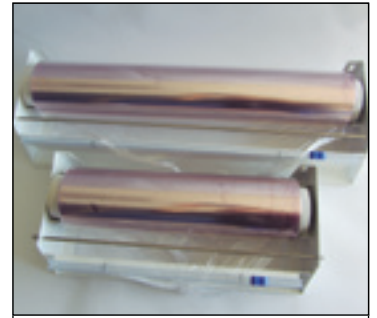

DISPENSERS

DARNEL WRAP 

Hand-operated machine with a heat iron

Favors maximum filmex performance

DISPENSERS

We have dispensers for different types of filmex.

EX 30 EX 45:

Metallic filmex dispenser, for desktop or wall mounting, non-slip supports and cutting saw.

Available in 300 mm and 450 mm widths - lacquered white surface.

MAN EX 450 and 900:

Metallic dispenser for desktop, manual filmex

Available for roll widths of up to: 450 mm and 900 mm.

EXTO 450:

Desktop wrapping machine, cutting of the filmex through a retractable resistance.

Iron nonstick seal with temperature regulation.

Dimensions: Longitude 630 mm x width 490 mm x height 130 mm.

Maximum roll width: 450 mm.

EX 30 EX 45
Metallic filmex dispenser

MAN EX 450 y 900
Metallic dispenser for the manual filmex